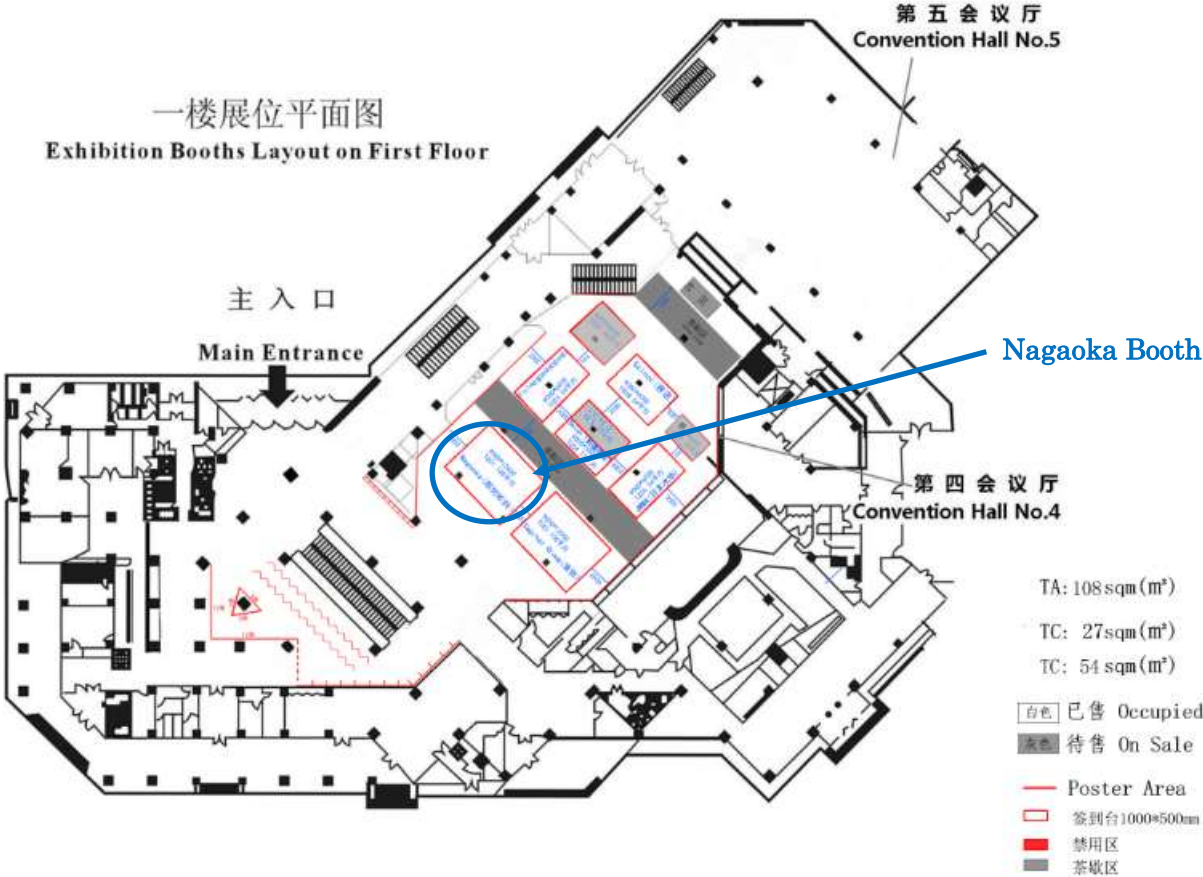

Exhibition Booths Layout on First Floor

Partial View

MAP around the venue of The 6th IWA-ASPIRE Conference & Exhibition

Venue : Beijing International Convention Center

Address : No.8 Beichen Dong Road, Chaoyang District, Beijing P. R. China 100101